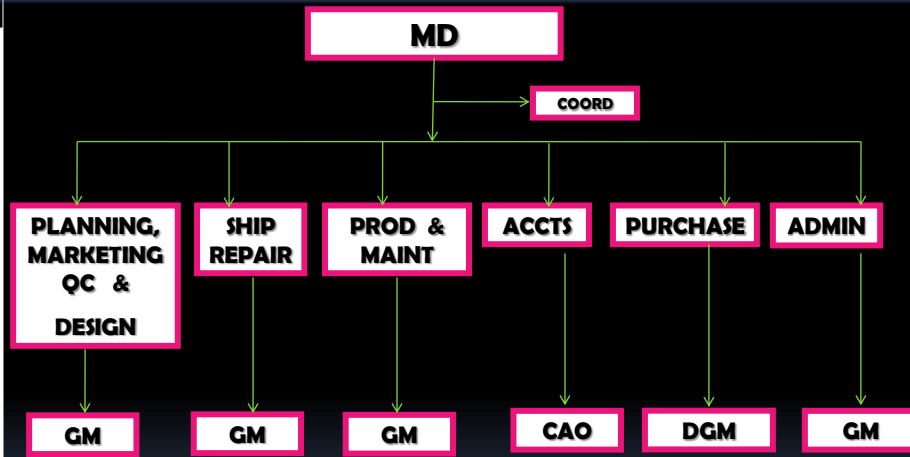

# CDDL PRESENT ORGANOGRAM

Total ~ 500  
Officerr : 100; Staff:100; Workers : 300